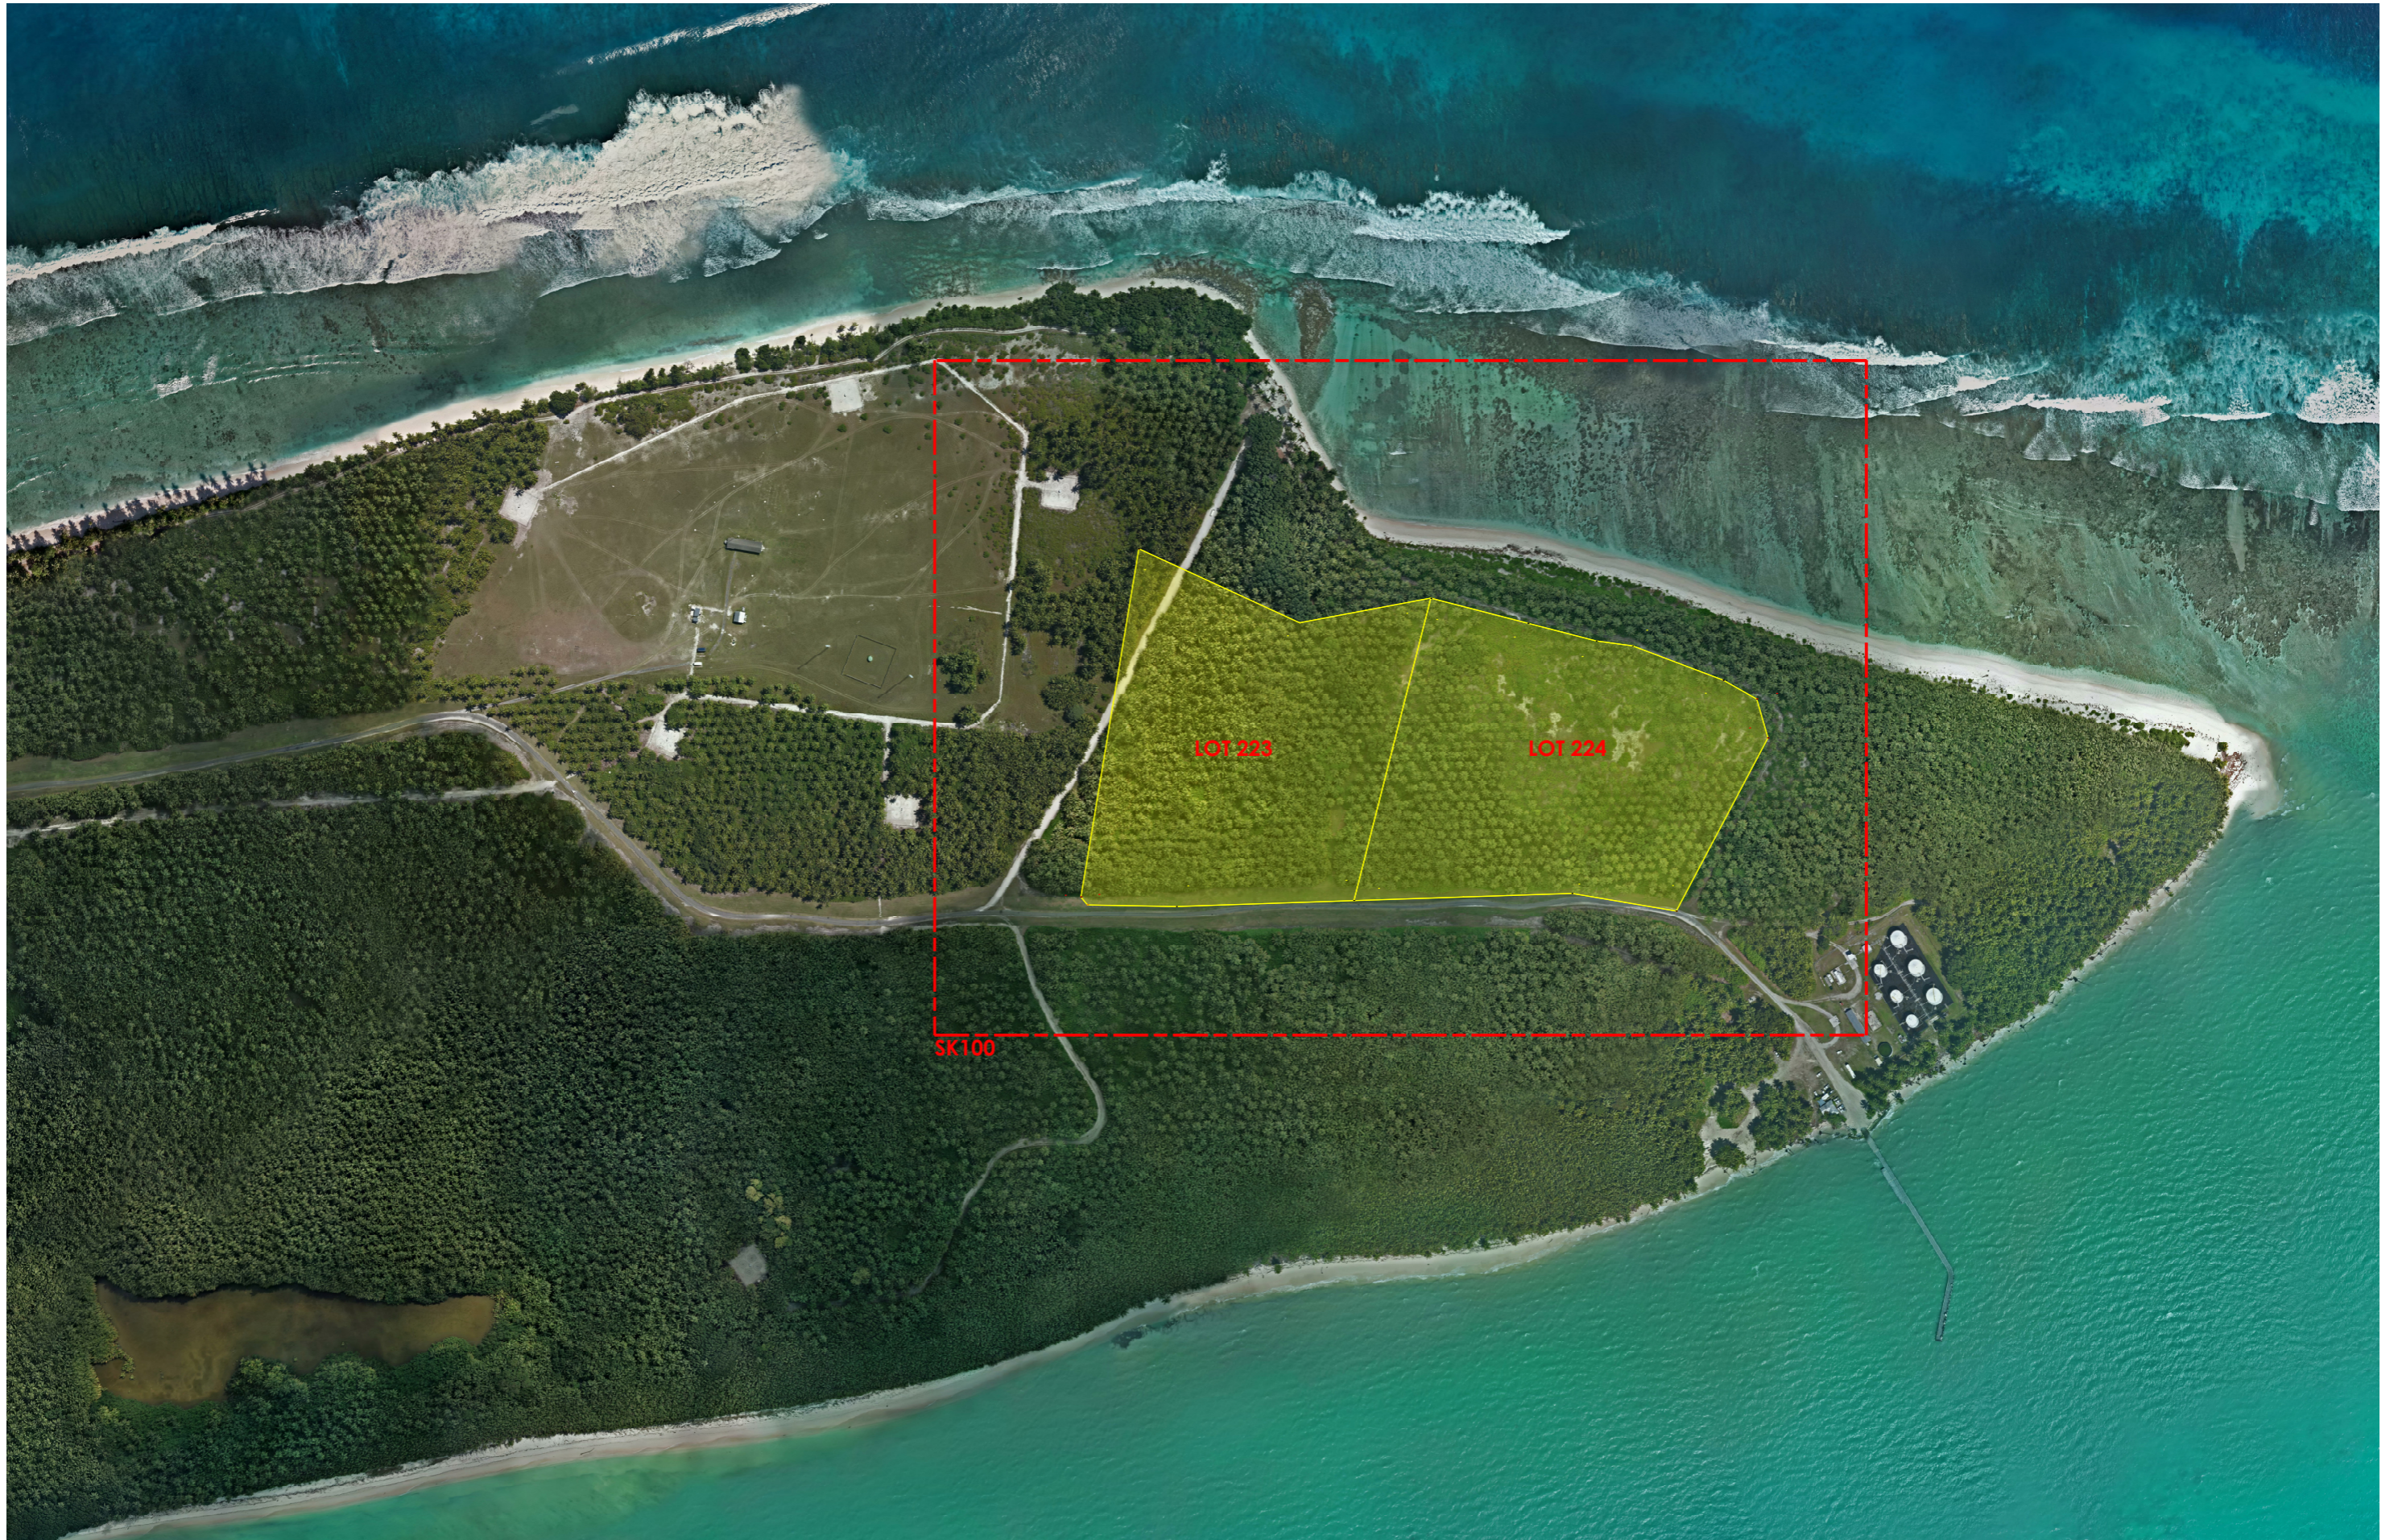

Location Plan - Cocos Islands

0 1 2 3 4 5 km

SCALE 1:100,000 @ A3

COCOS ECO RESORT

GKA

GROUND KENT ARCHITECTS

PROJECT No: DATE DRAWING No. REVISION

21022 12/07/21 SK10 B

13/07/21 12:25 PM CKI_Site.pln

Site Plan - West Island

0 50 100 150 200 250 m

SCALE 1:5000 @ A3

COCOS ECO RESORT

GKA
GROUNDS KENT ARCHITECTS

PROJECT No: DATE: DRAWING No.: REVISION:
21022 12/07/21 SK11 B
13/07/21 12:25 PM CKI_Site.pln