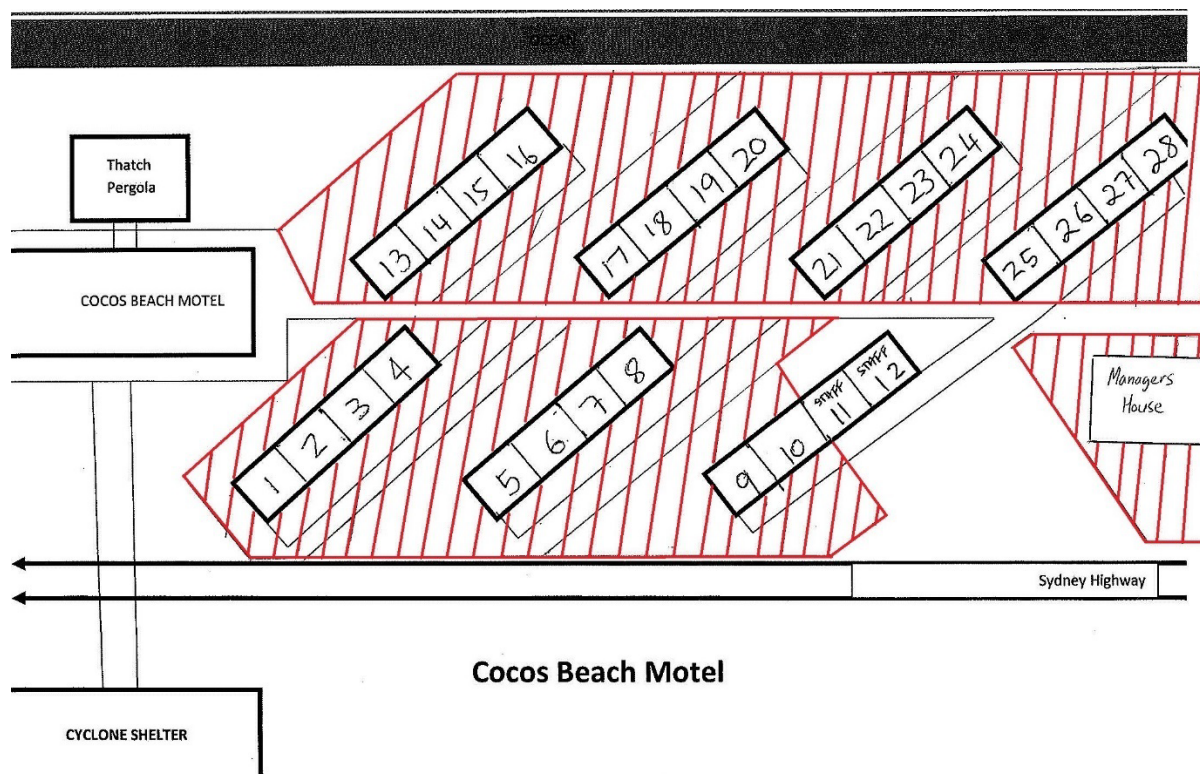

FACT SHEET

QUARANTINE AND ISOLATION PROPERTY BOUNDARIES

As of 18th April 2020

People who are visiting family and friends in quarantine or isolation are reminded that strict observance of the property boundary is required – that is - you cannot go inside the property boundary.

For example, please see the below map of the Cocos Beach Motel showing the areas off-limits to all visitors in red. If you would like to drop food or other supplies to people in quarantine, and do not know how to do that while staying outside the property boundary, please contact the AFP or the Shire for assistance.